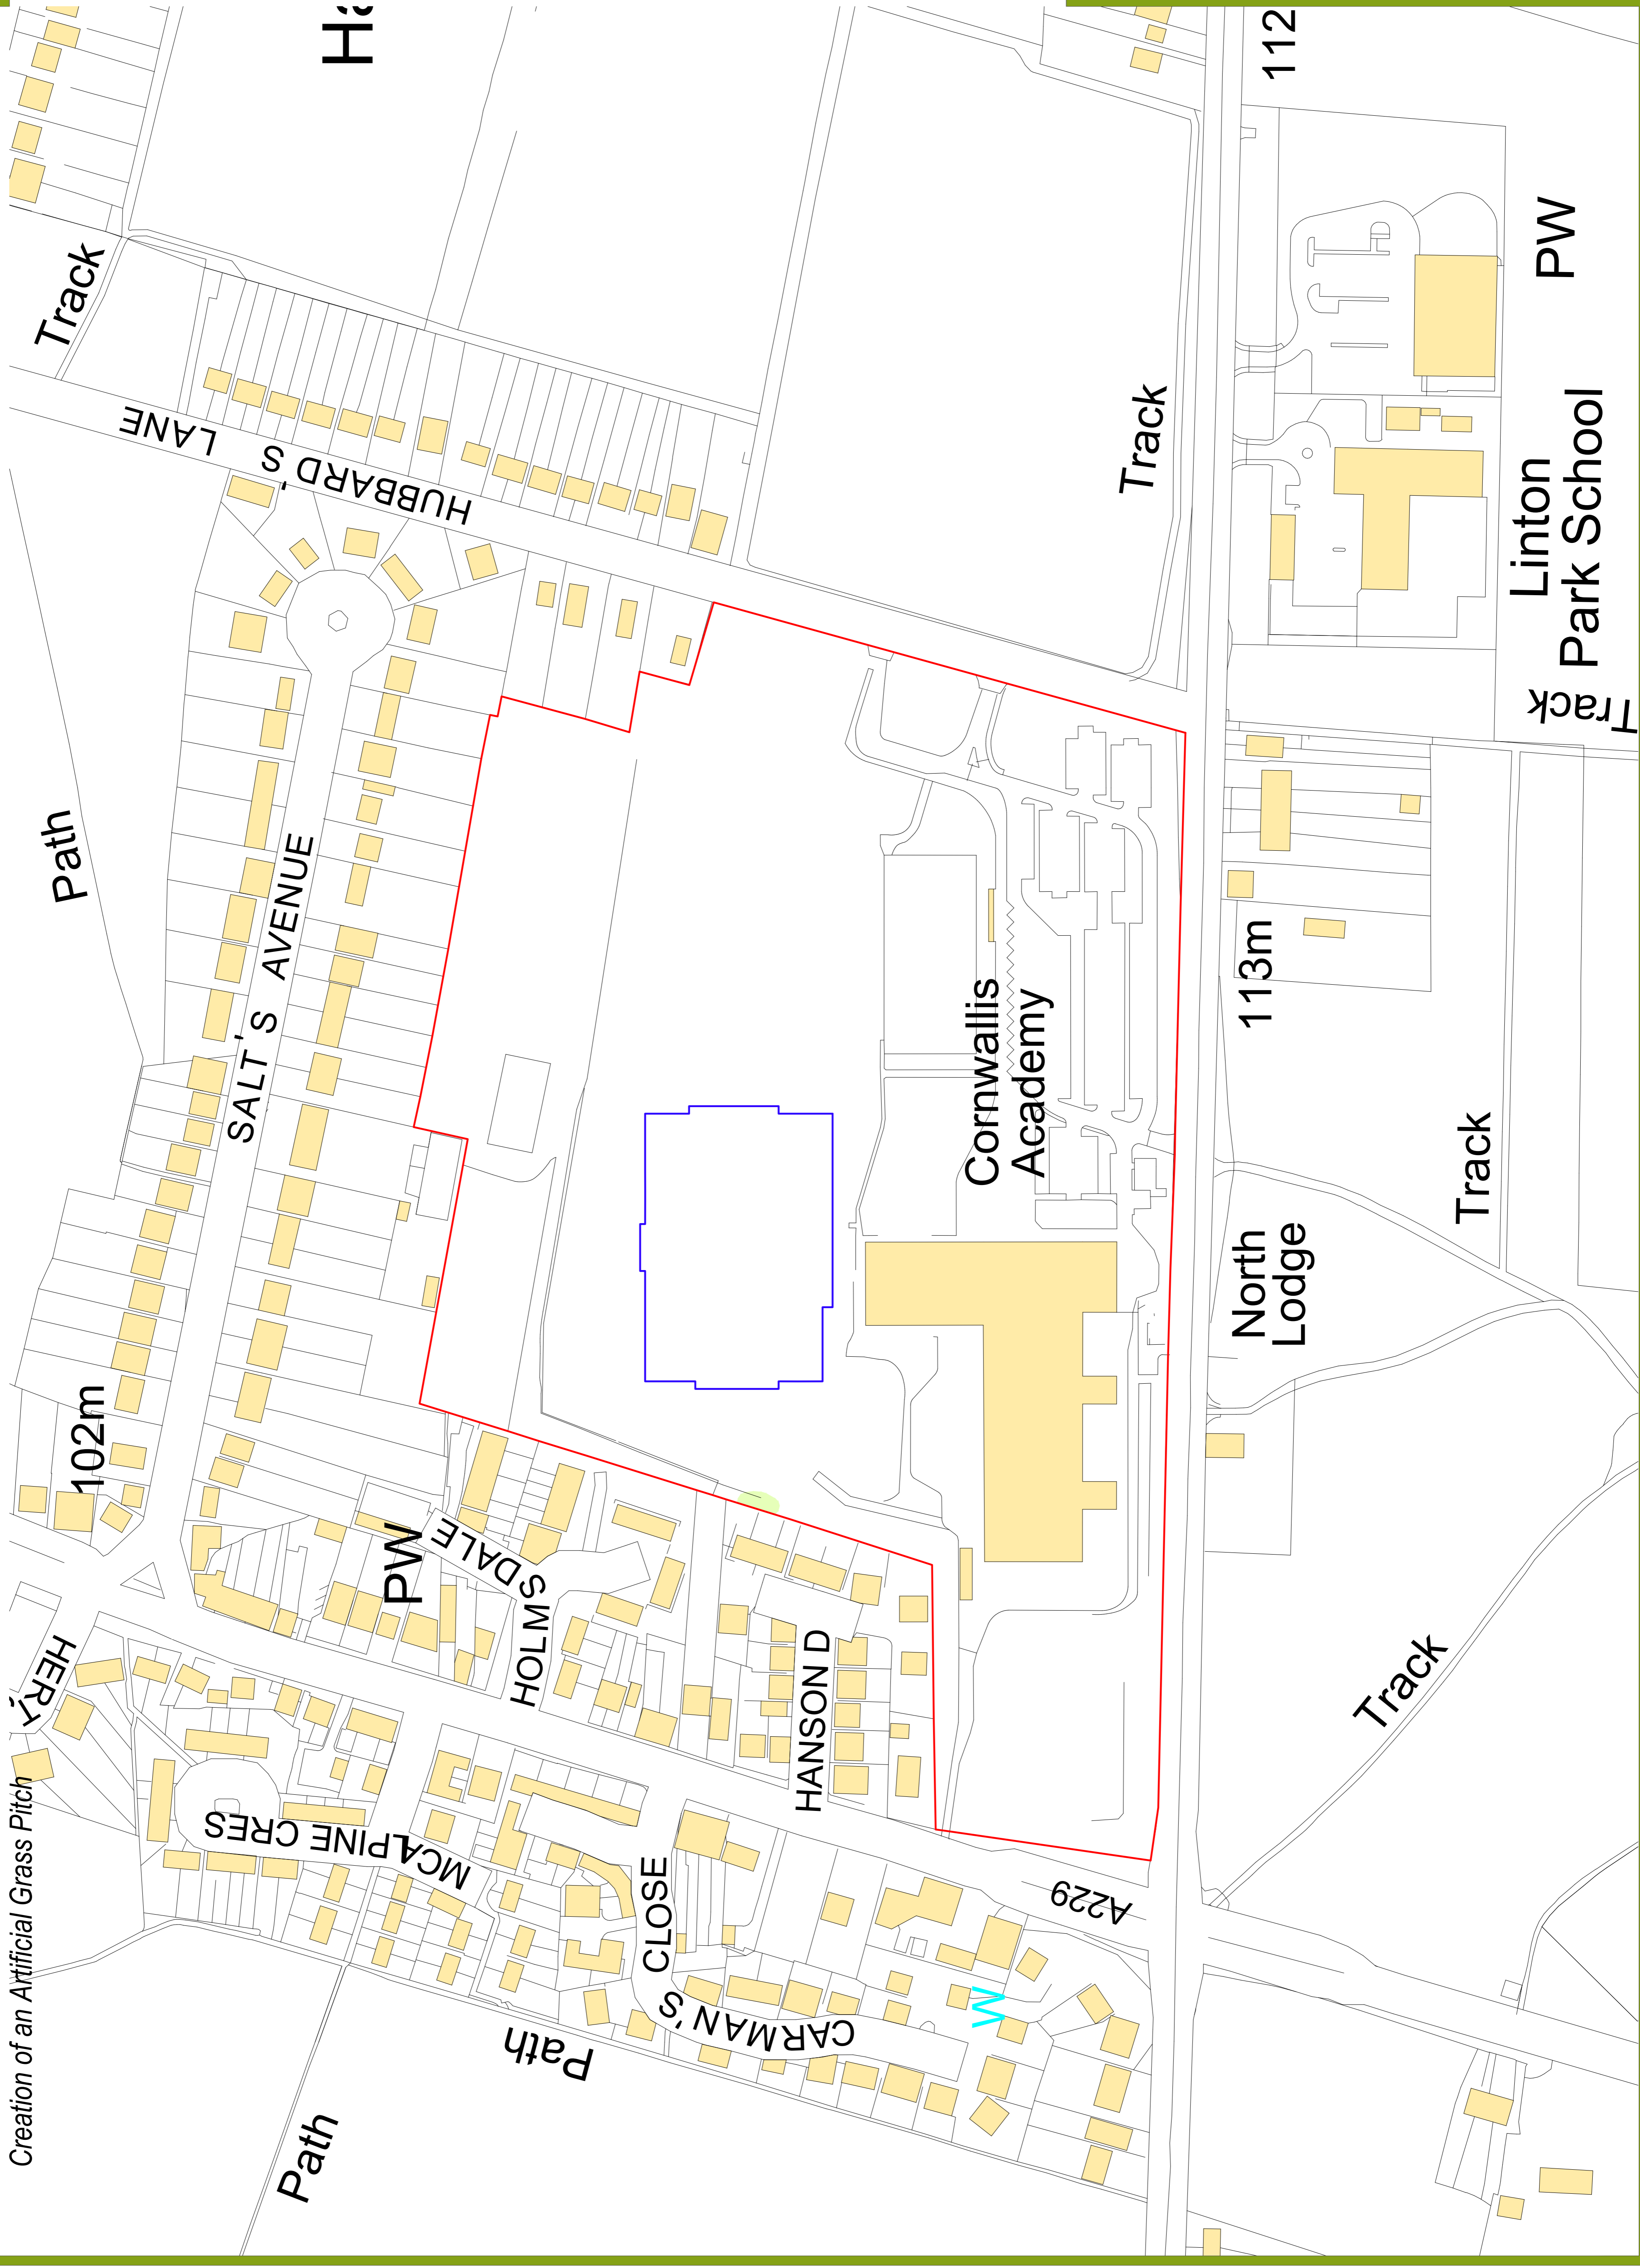

Cornwallis Academy, Kent

Creation of an Artificial Grass Pitch

APPENDIX 2

NO	PLANNING ISSUE	REV	CK	DATE

SSU
Surfacing Standards Limited
SPORTS PITCH CONSULTANTS

TITLE		SCALE	SIZE
Cornwallis Academy, Kent		1:1250	A1
Creation of an Artificial Grass Pitch			
Site Location Plan			
PROJECT	SS3028		
DRAWING NO	02	REVISION	00