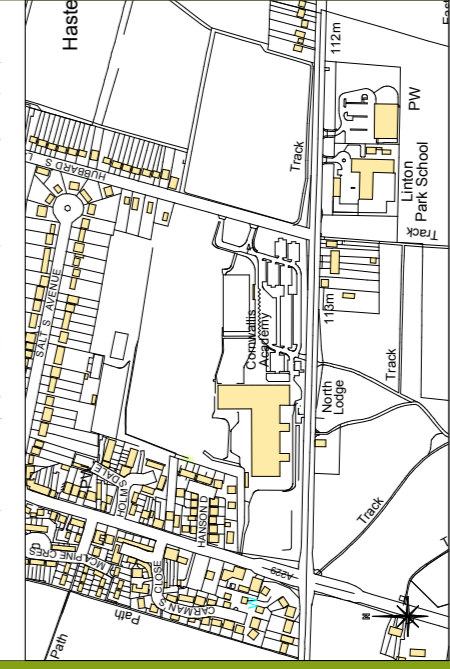

TITLE		SCALE	SIZE
Cornwallis Academy, Kent		1:1250	A1
Creation of an Artificial Grass Pitch			
Site Location Plan			
PROJECT	SS3028		
DRAWING NO	02	REVISION	00